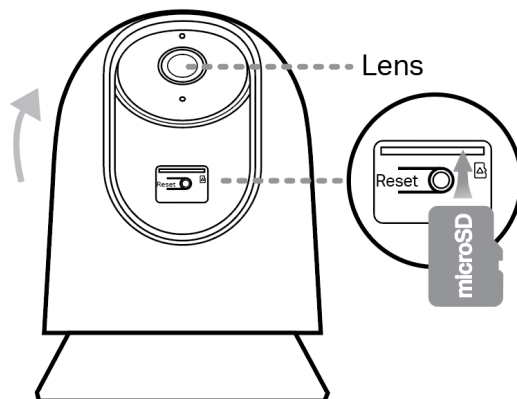

// Specifications

Network

- Wireless Rate:
  11Mbps(802.11b)
  54Mbps(802.11g)
  72.2Mbps(802.11n)
- Frequency: 2.4GHz
- Wireless Security: WPA/WPA2-PSK
- Security: 128 bit AES encryption with SSL/TLS
- Protocol: TCP/IP, DHCP, ICMP, DNS, NTP, HTTPS, TCP, UDP

Others

- Certification: CE, ONVIF, NTRA
- Package Contents:
  Pan/Tilt Home Security Wi-Fi Camera (MC7021) × 1
  Power Adapter × 1
  Mounting Anchors × 2
  Mounting Screws × 2
  Mounting Template Sticker × 1
  Quick Start Guide
- Operating Temperature: 0 °C ~ 40 °C (32°F ~ 104°F)
- Storage Temperature: -40°C~60°C (-40°F~140°F)
- Operating Humidity: 10%~90%RH, Non-condensing
- Storage Humidity: 0%~90%RH, Non-condensing

Specifications are subject to change without notice.

*microSD card sold separately.

*Subscribe for cloud storage at <https://www.mercusys.com/cameracare/>

*The maximum supported video frame rate depends on local power supply specifications. In regions with 60 Hz power, up to 30 FPS can be achieved; in regions with 50 Hz power, the maximum is 25 FPS.